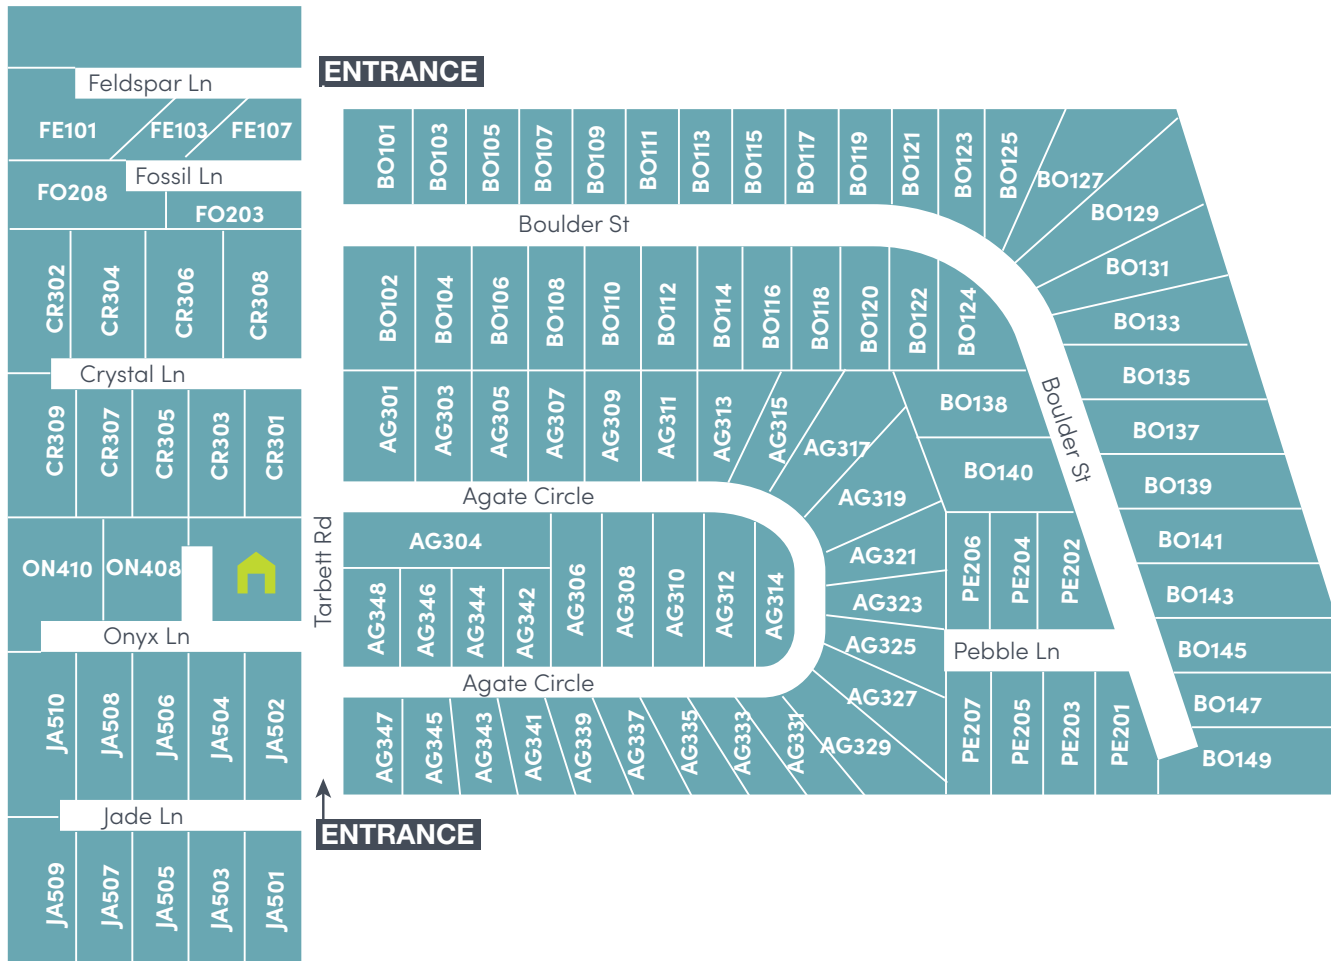

Rockford Park

3636 Tarbett Road
Maryville, TN 37804

T : 865.984.4044

Visit us online at:
yescommunities.com

Number of sites: 106